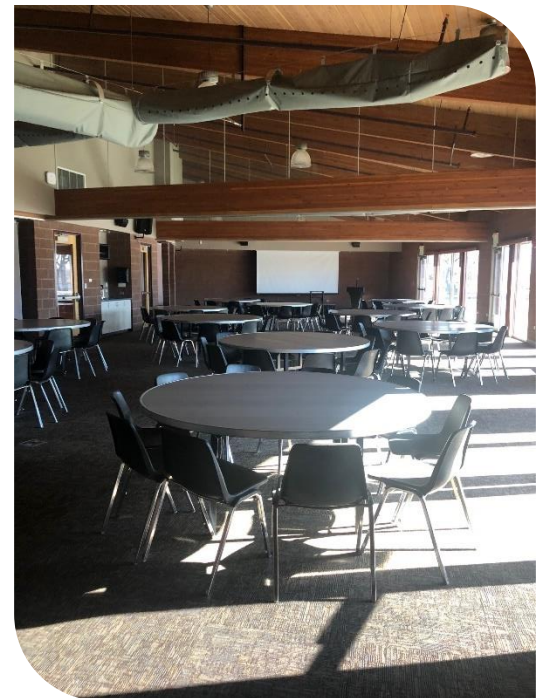

RENDEZVOUS ROOMS

Facts & Figures

Square Footage	2,975sq. ft.
Rooms 1 & 3	1,025sq. ft.
Room 2	925sq. ft.
Seating Capacity	120

Rates & Packages

Standard Rate (No Alcohol) \$300

Standard Rate (Alcohol)* \$1000

Youth/Adult Non-Profit \$150

**Includes bartenders and security for 5-hour cash bar*

Included in Rental

7:00am – 11:00pm venue rental (Some restrictions apply)

6' Round Tables (pending availability from Dome)

6' Long Tables

Sound system with wireless microphones and Bluetooth

Pull-down projector screen and 80" smart TV in Room 1 and 3

Additional Fees

Steam Table – includes 4 chafing trays