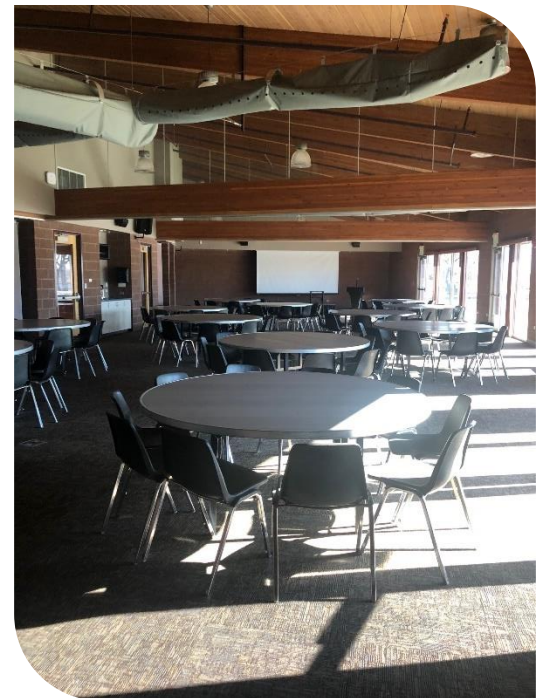

RENDEZVOUS ROOMS

Facts & Figures

Square Footage	2,975sq. ft.
Rooms 1 & 3	1,025sq. ft.
Room 2	925sq. ft.
Seating Capacity	20*

**current COVID capacities*

Rates & Packages

Standard Rate (No Alcohol) \$300

Standard Rate (Alcohol)* \$1000

Youth/Adult Non-Profit \$150

**Includes bartenders and security for 5-hour cash bar*

Included in Rental

7:00am – 11:00pm venue rental (Some restrictions apply)

6' Round Tables (pending availability from Dome)

6' Long Tables

Sound system with wireless microphones and Bluetooth

Pull-down projector screen and 80" smart TV in Room 1 and 3

Additional Fees

Steam Table – includes 4 chafing trays