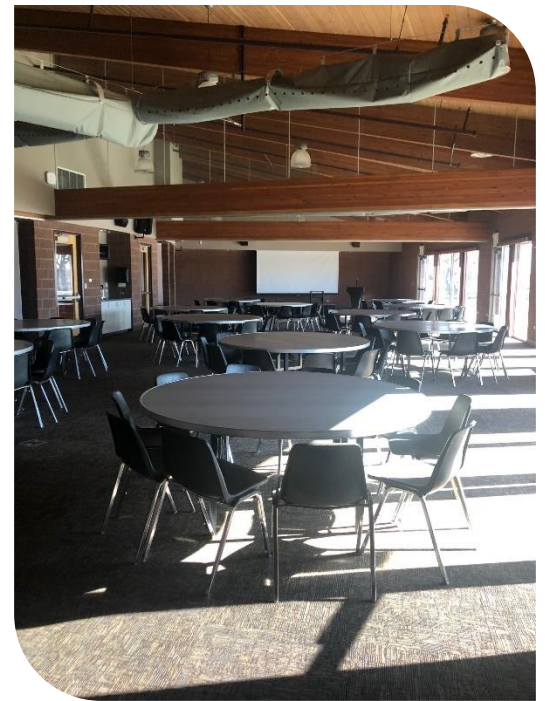

RENDEZVOUS ROOMS

Facts & Figures

Square Footage	2,975sq. ft.
Rooms 1 & 3	1,025sq. ft.
Room 2	925sq. ft.
Seating Capacity	21*

**current COVID capacity*

Rates & Packages

Standard Rate (No Alcohol) \$300

Standard Rate (Alcohol)* \$1000

Youth/Adult Non-Profit \$150

**Includes bartenders and security for 5-hour cash bar*

Included in Rental

7:00am – 11:00pm venue rental (Some restrictions apply)

6' Round Tables (pending availability from Dome)

6' Long Tables

Sound system with wireless microphones and Bluetooth

Pull-down projector screen and 80" smart TV in Room 1 and 3

Additional Fees

Steam Table – includes 4 chafing trays