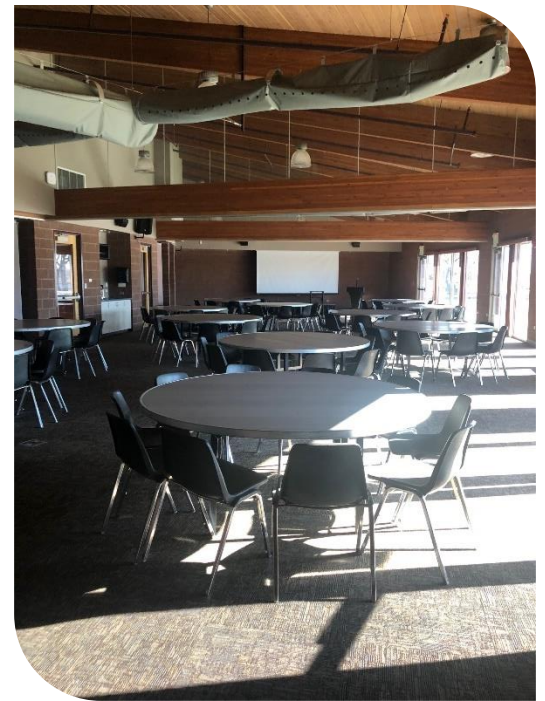

RENDEZVOUS ROOMS

Facts & Figures

Square Footage	2,975sq. ft.
Rooms 1 & 3	1,025sq. ft.
Room 2	925sq. ft.
Seating Capacity	30*

*current COVID capacity

Rates & Packages

Standard Rate (No Alcohol) \$300

Standard Rate (Alcohol)* \$1000

Youth/Adult Non-Profit \$150

*Includes bartenders and security for 5-hour cash bar

Included in Rental

7:00am – 11:00pm venue rental (Some restrictions apply)

6' Round Tables (pending availability from Dome)

6' Long Tables

Sound system with wireless microphones and Bluetooth

Pull-down projector screen and 80" smart TV in Room 1 and 3

Additional Fees

Steam Table – includes 4 chafing trays