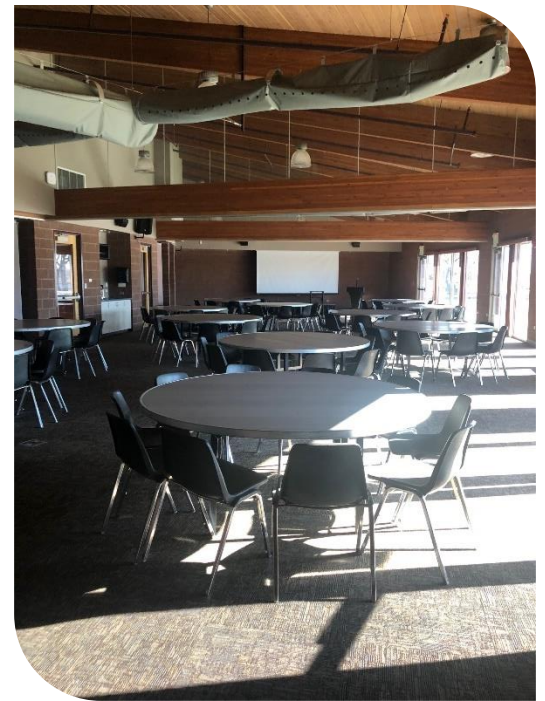

RENDEZVOUS ROOMS

Facts & Figures

Square Footage	2,975sq. ft.
Rooms 1 & 3	1,025sq. ft.
Room 2	925sq. ft.
Seating Capacity	50*

*current COVID capacity

Rates & Packages

Standard Rate (No Alcohol) \$300

Standard Rate (Alcohol)* \$1000

Youth/Adult Non-Profit \$150

*Includes bartenders and security for 5-hour cash bar

Included in Rental

7:00am – 11:00pm venue rental (Some restrictions apply)

6' Round Tables (pending availability from Dome)

6' Long Tables

Sound system with wireless microphones and Bluetooth

Pull-down projector screen and 80" smart TV in Room 1 and 3

Additional Fees

Steam Table – includes 4 chafing trays