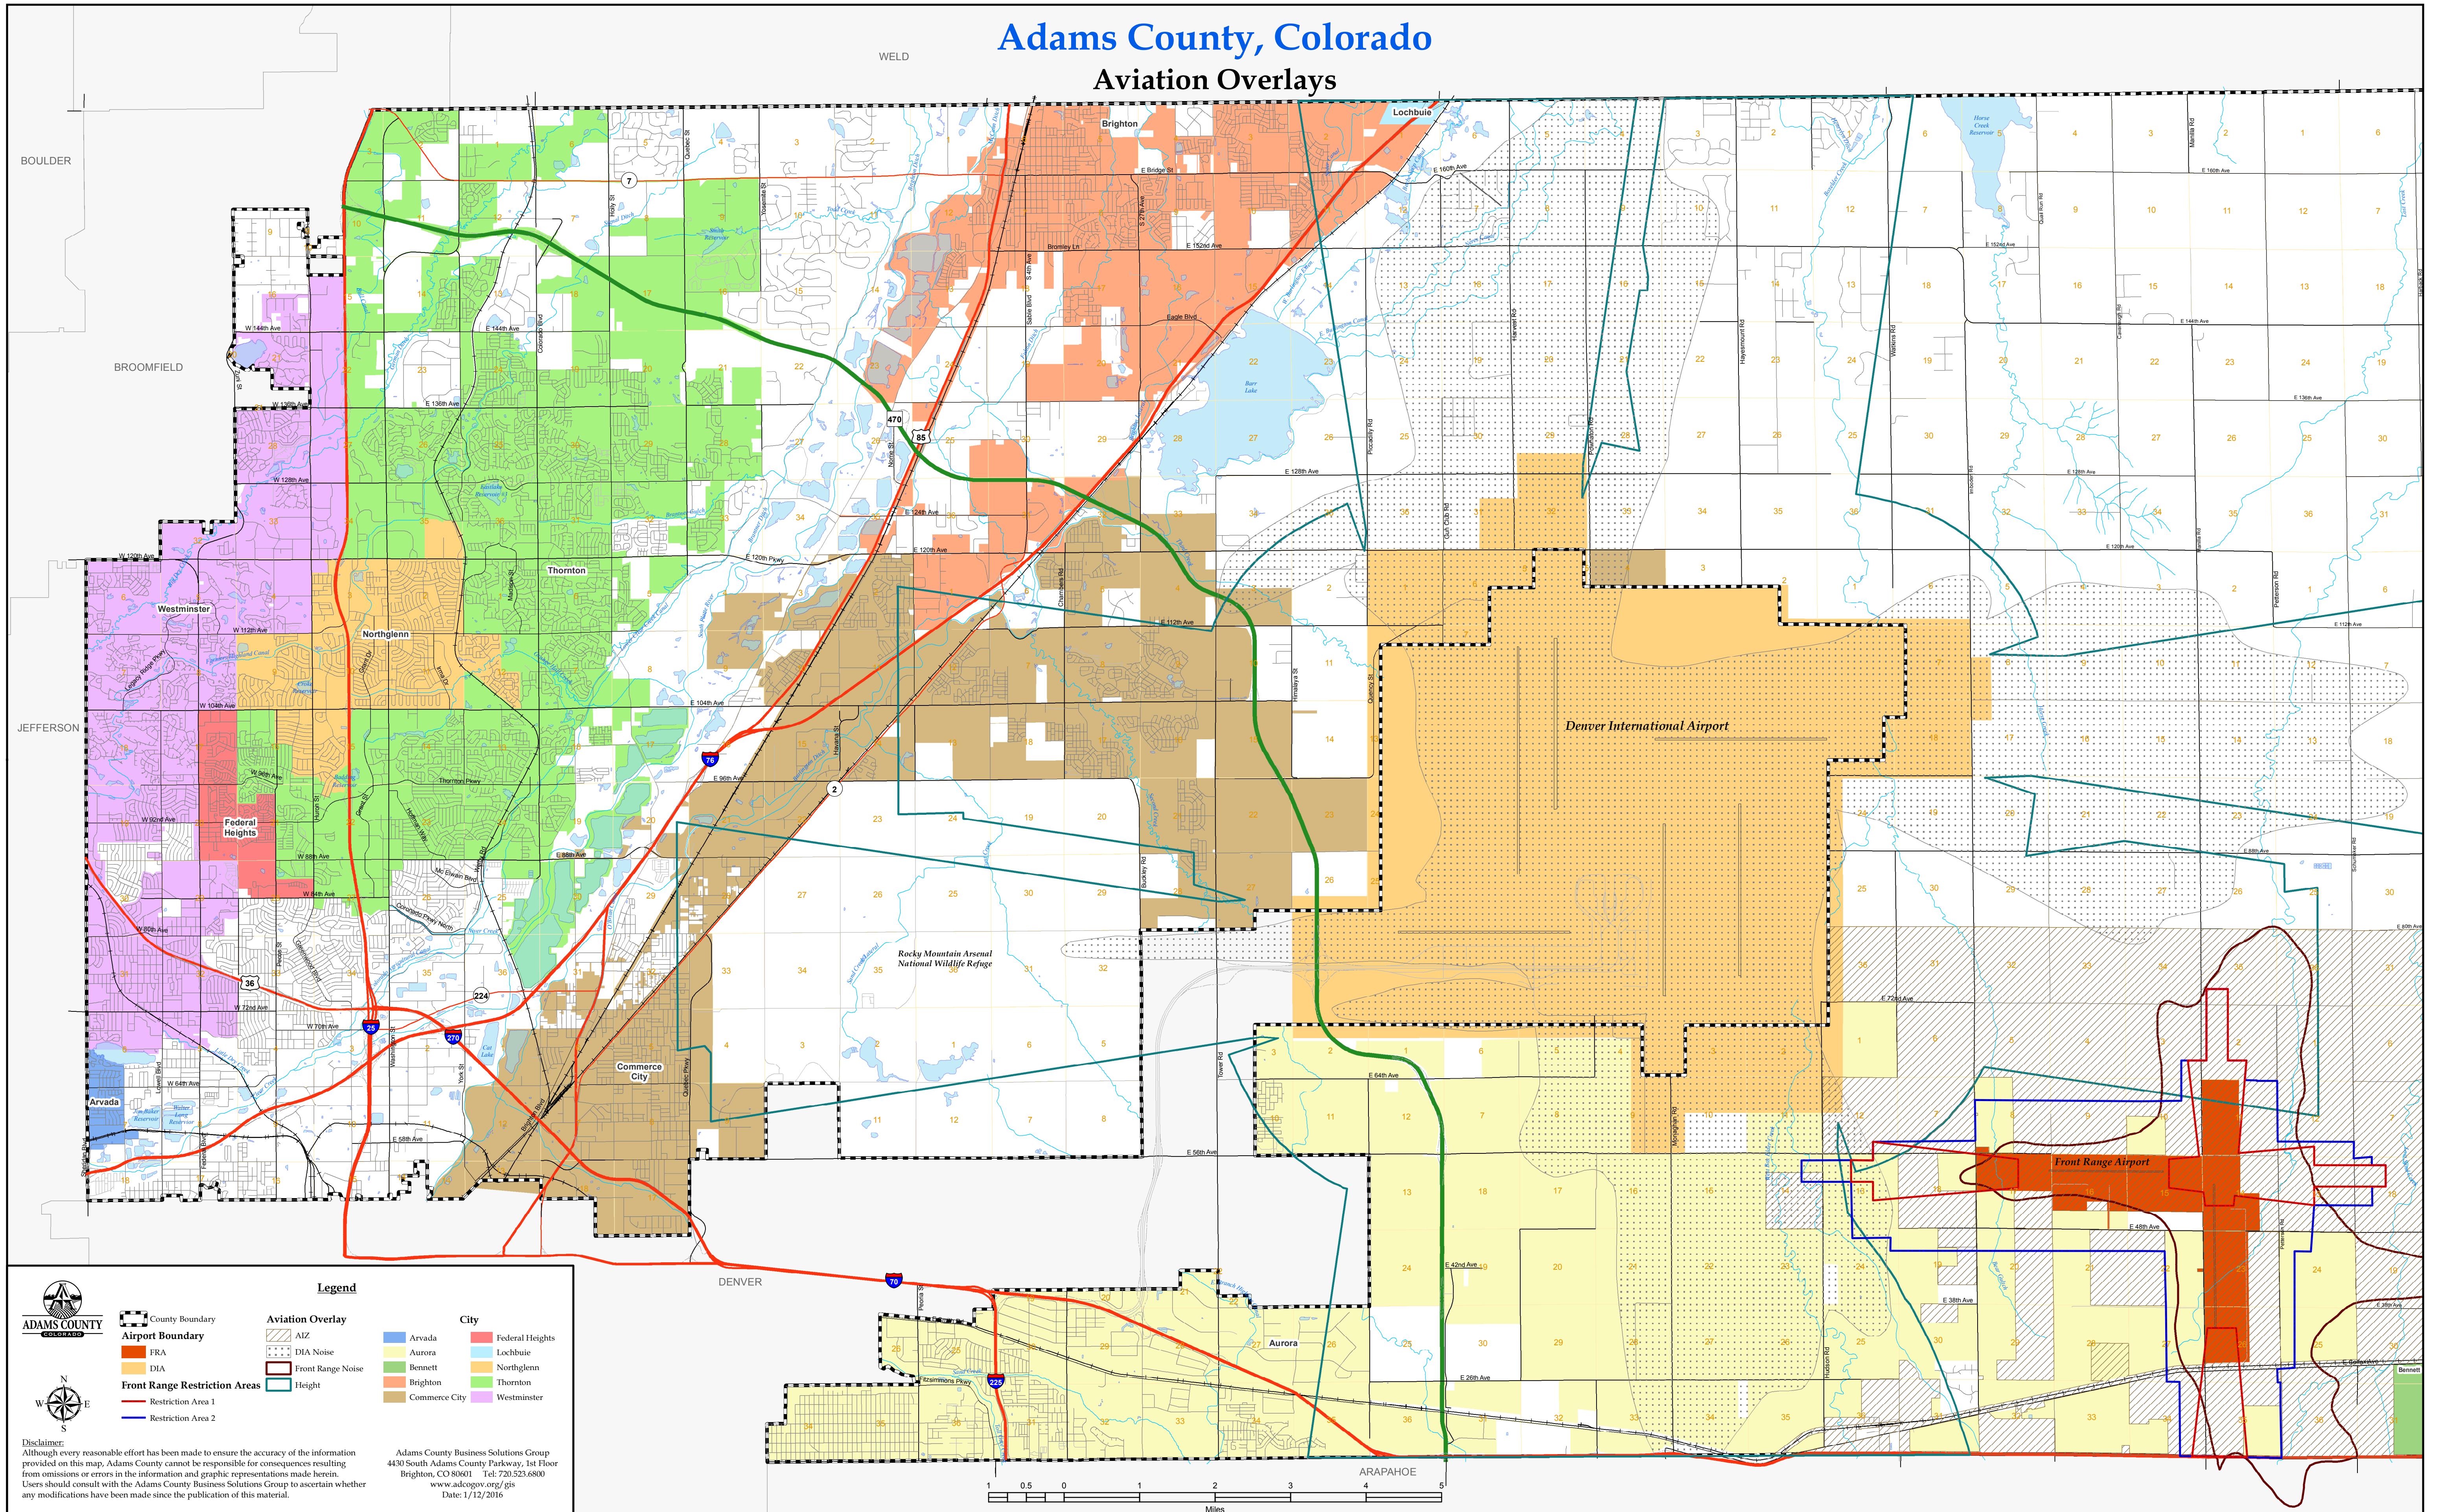

Adams County, Colorado

Aviation Overlays

ADAMS COUNTY
COLORADO

Legend

County Boundary	Aviation Overlay	City
Airport Boundary	AIZ	Arvada
FRA	DIA Noise	Aurora
DIA	Front Range Noise	Bennett
Front Range Restriction Areas	Height	Brighton
Restriction Area 1		Commerce City
Restriction Area 2		Federal Heights
		Lochbuie
		Northglenn
		Thornton
		Westminster