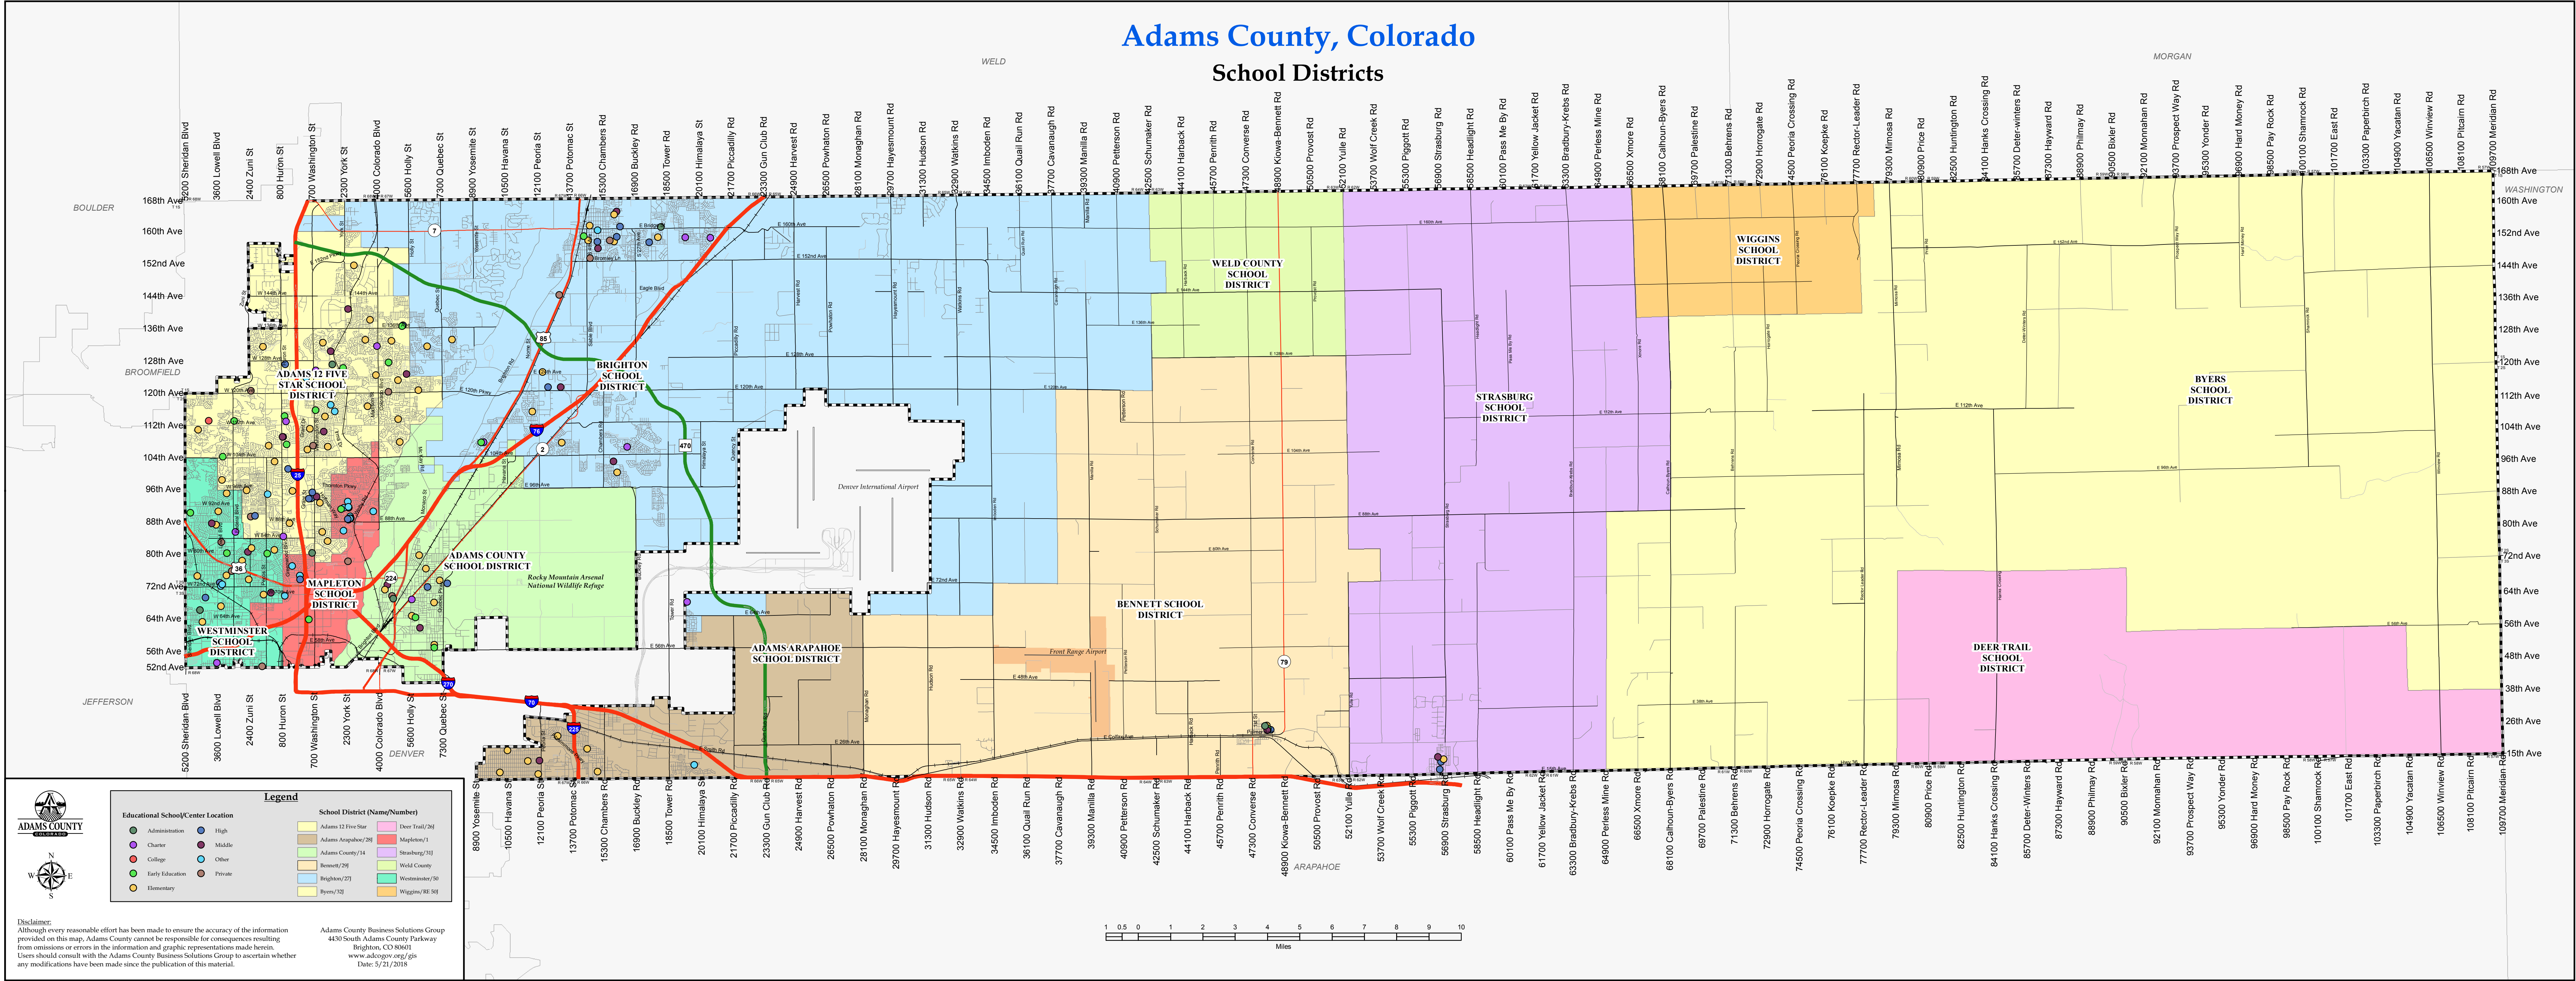

Adams County, Colorado

School Districts

ADAMS COUNTY
COLORADO

Legend

Educational School/Center Location	School District (Name/Number)
● Administration	■ Adams 12 Five Star
● Charter	■ Adams Arapahoe/28
● College	■ Adams County/14
● Early Education	■ Bennett/29
● Elementary	■ Brighton/27
● High	■ Byers/32
● Middle	■ Deer Trail/26
● Other	■ Mapleton/1
● Private	■ Strasburg/31
	■ Weldon County
	■ Westminster/50
	■ Wiggins/RE 58