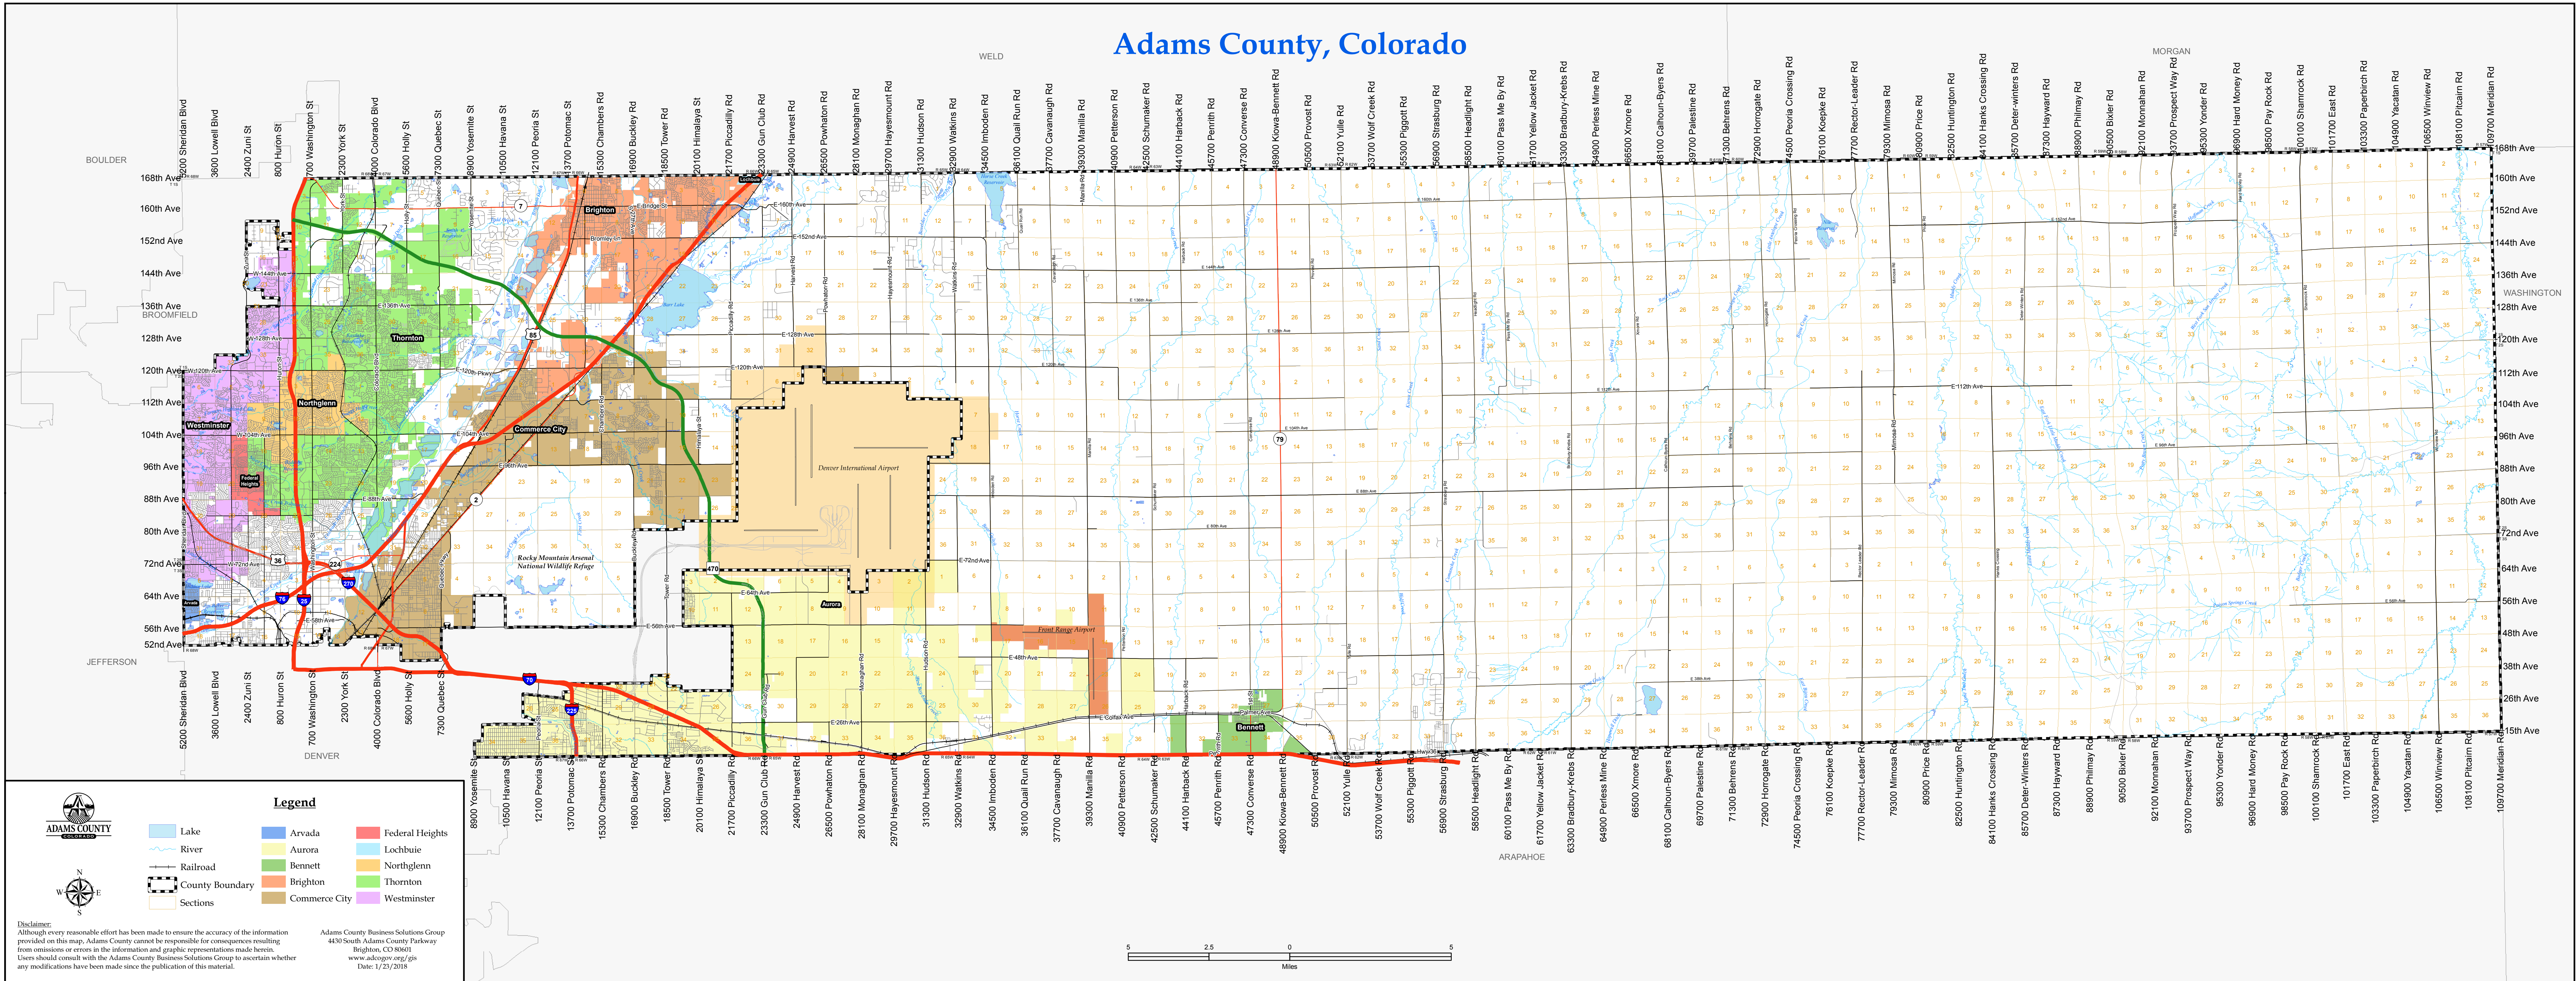

Adams County, Colorado

Legend

- Lake
- ~ River
- Railroad
- County Boundary
- Sections
- Arvada
- Aurora
- Bennett
- Brighton
- Commerce City
- Federal Heights
- Lochbuie
- Northglenn
- Thornton
- Westminster